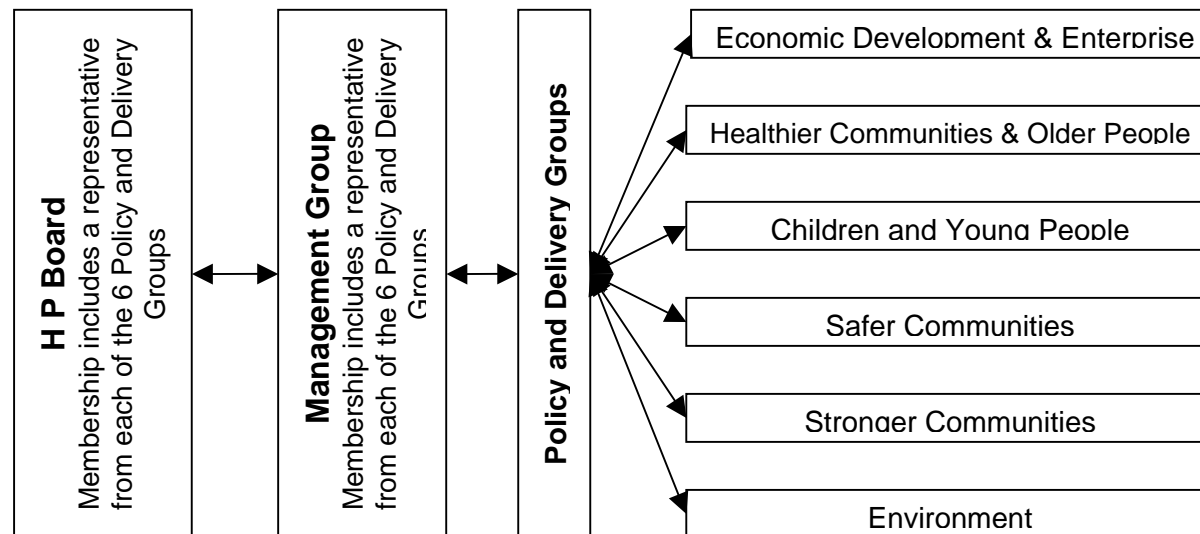

## Herefordshire Partnership Structure 2009

For more information please contact us on 01432 261792 or visit our website  
[www.herefordshirepartnership.com](http://www.herefordshirepartnership.com)